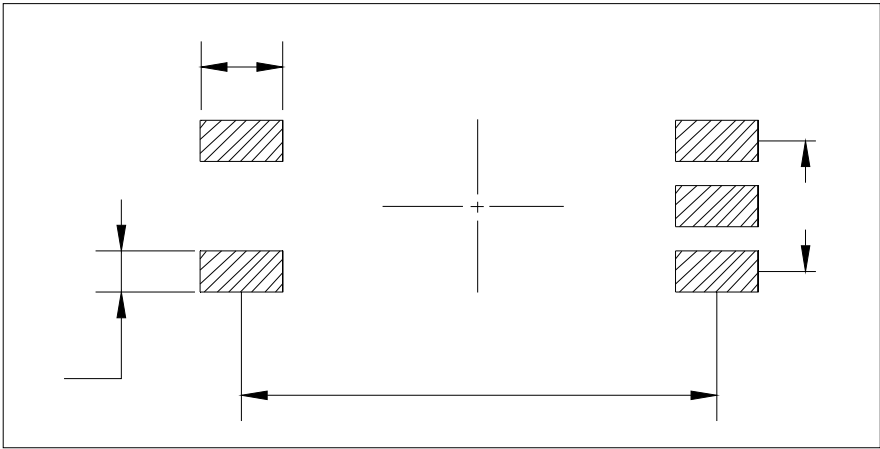

Parameter		Symbol	Value	Unit

Characteristics	Symbol	Min.	Typ.	Max.	Unit

None/R	3000 Units/Reel

FIG.1:

FIG.2:

FIG.3:

FIG.7:

FIG.8:

	Sn-Pb Assembly Profile	Pb-Free Assembly Profile