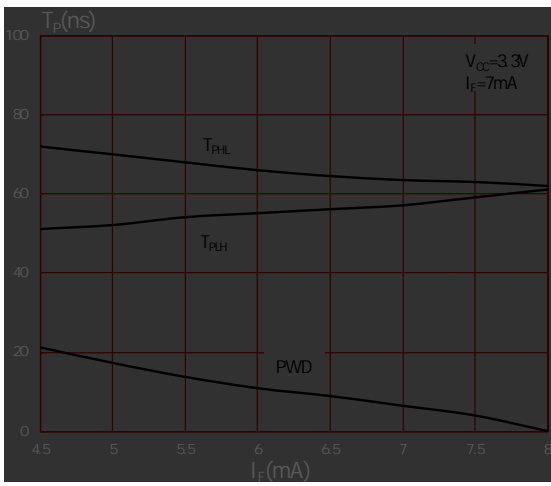

Parameter		Symbol	Value	Unit

Characteristics	Symbol	Min.	Typ.	Max.	Unit

None/R	3000 Units/Reel

FIG.1:

FIG.2:

FIG.3:

FIG.7:

FIG.8:

	Sn-Pb Assembly Profile	Pb-Free Assembly Profile