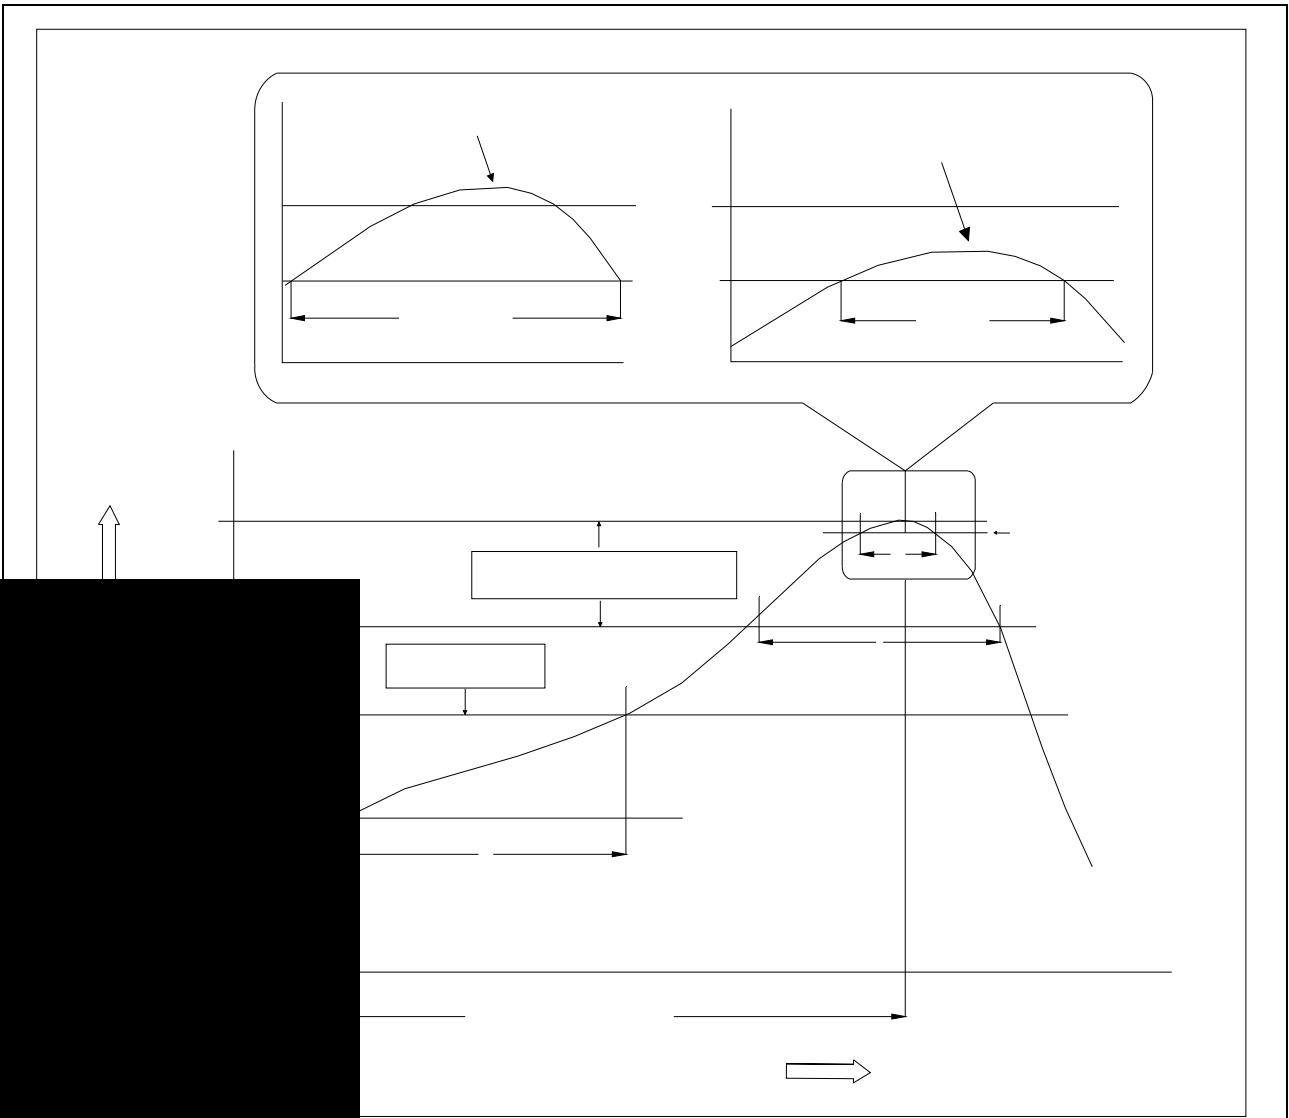

Parameter		Symbol	Value	Unit

Characteristics	Symbol	Min.	Typ.	Max.	Unit

None/R	3000 Units/Reel

FIG.1:

FIG.2:

FIG.3:

FIG.7:

FIG.8:

	Sn-Pb Assembly Profile	Pb-Free Assembly Profile