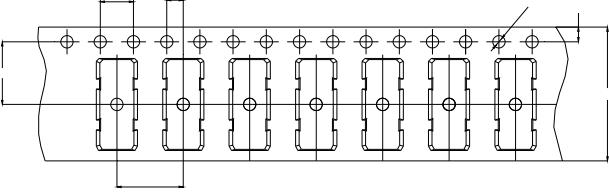

Parameter		Symbol	Value	Unit

Characteristics	Symbol	Min.	Typ.	Max.	Unit

None/R	3000 Units/Reel

FIG.1:

FIG.2:

FIG.3:

FIG.7:

FIG.8:

	Sn-Pb Assembly Profile	Pb-Free Assembly Profile