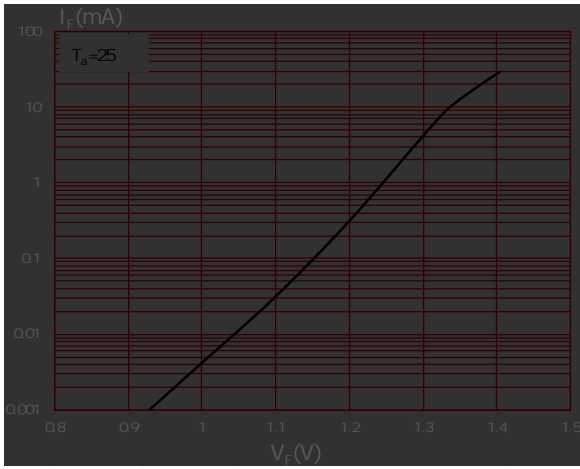

Parameter		Symbol	Value	Unit

Characteristics	Symbol	Min.	Typ.	Max.	Unit

None/R	3000 Units/Reel

FIG.1:

FIG.2:

FIG.3:

FIG.7:

FIG.8:

	Sn-Pb Assembly Profile	Pb-Free Assembly Profile