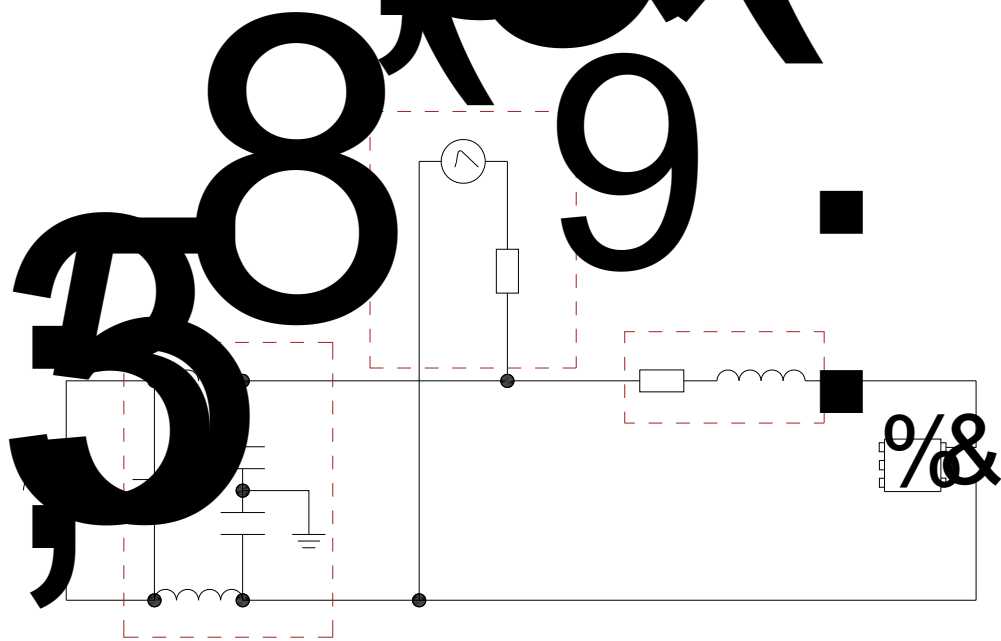

7

7

DIP	60 Units/Tube
SMD	1200 Units/Reel

7

3

5

7

5

~~Handwritten scribbles and text, possibly 'R1 R2 R3 R4'.~~

7

0%

7

5 5 5

5

7

7