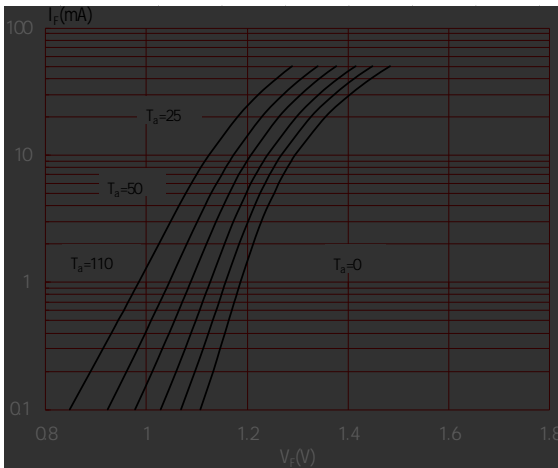

7

7

DIP	60 Units/Tube
SMD	1200 Units/Reel

7

3

5

7

5

~~Handwritten scribbles and text, possibly 'R1 R2 R3 R4'.~~

7

0%

7

5 5 5

5

7

7