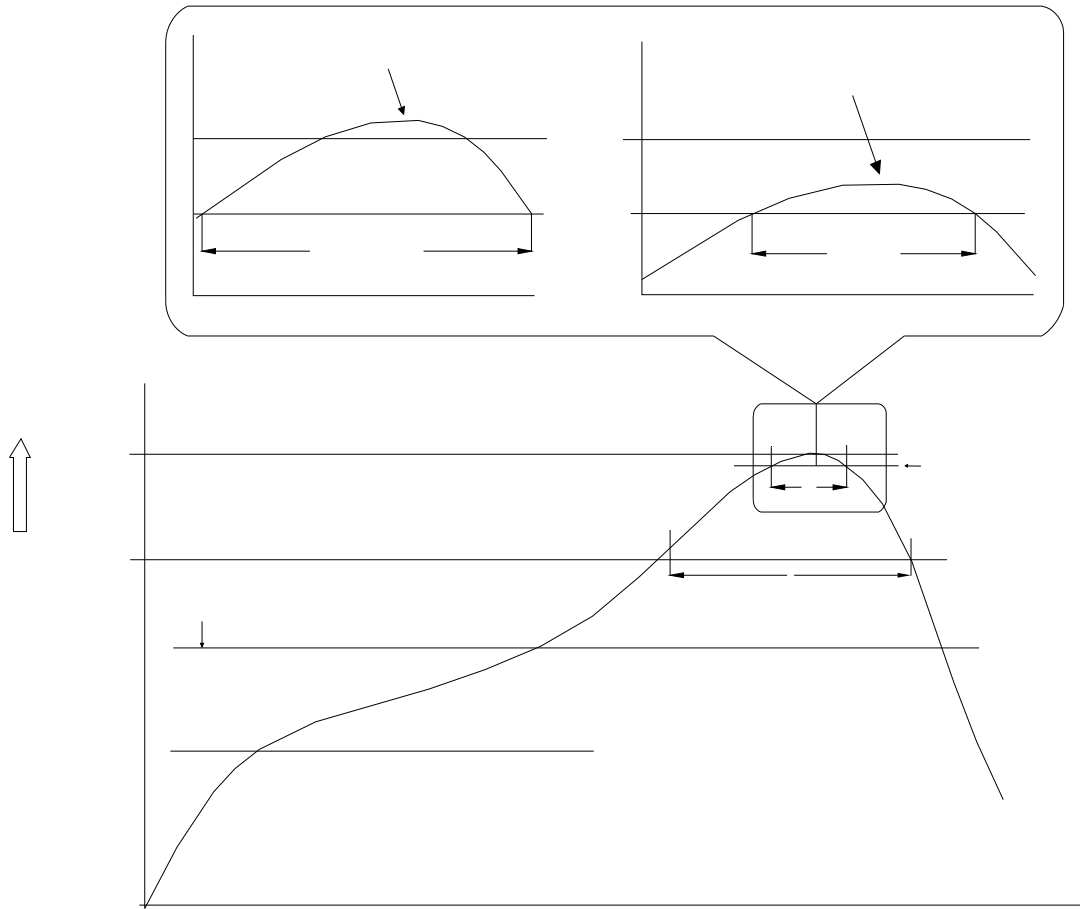

DIP	60Units/Tube
SMD	1200Units/Reel

---

	±