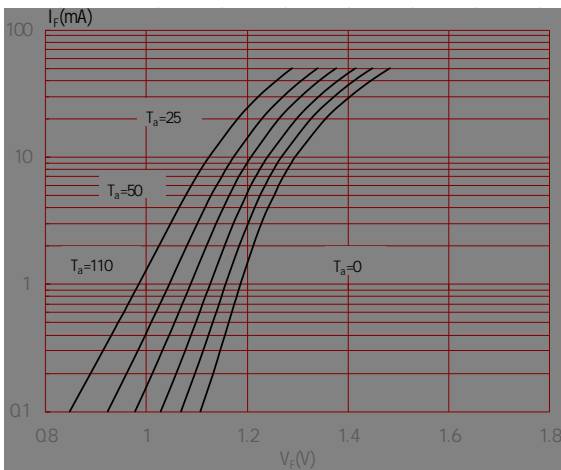

DIP	60Units/Tube
SMD	1200Units/Reel

---

	±